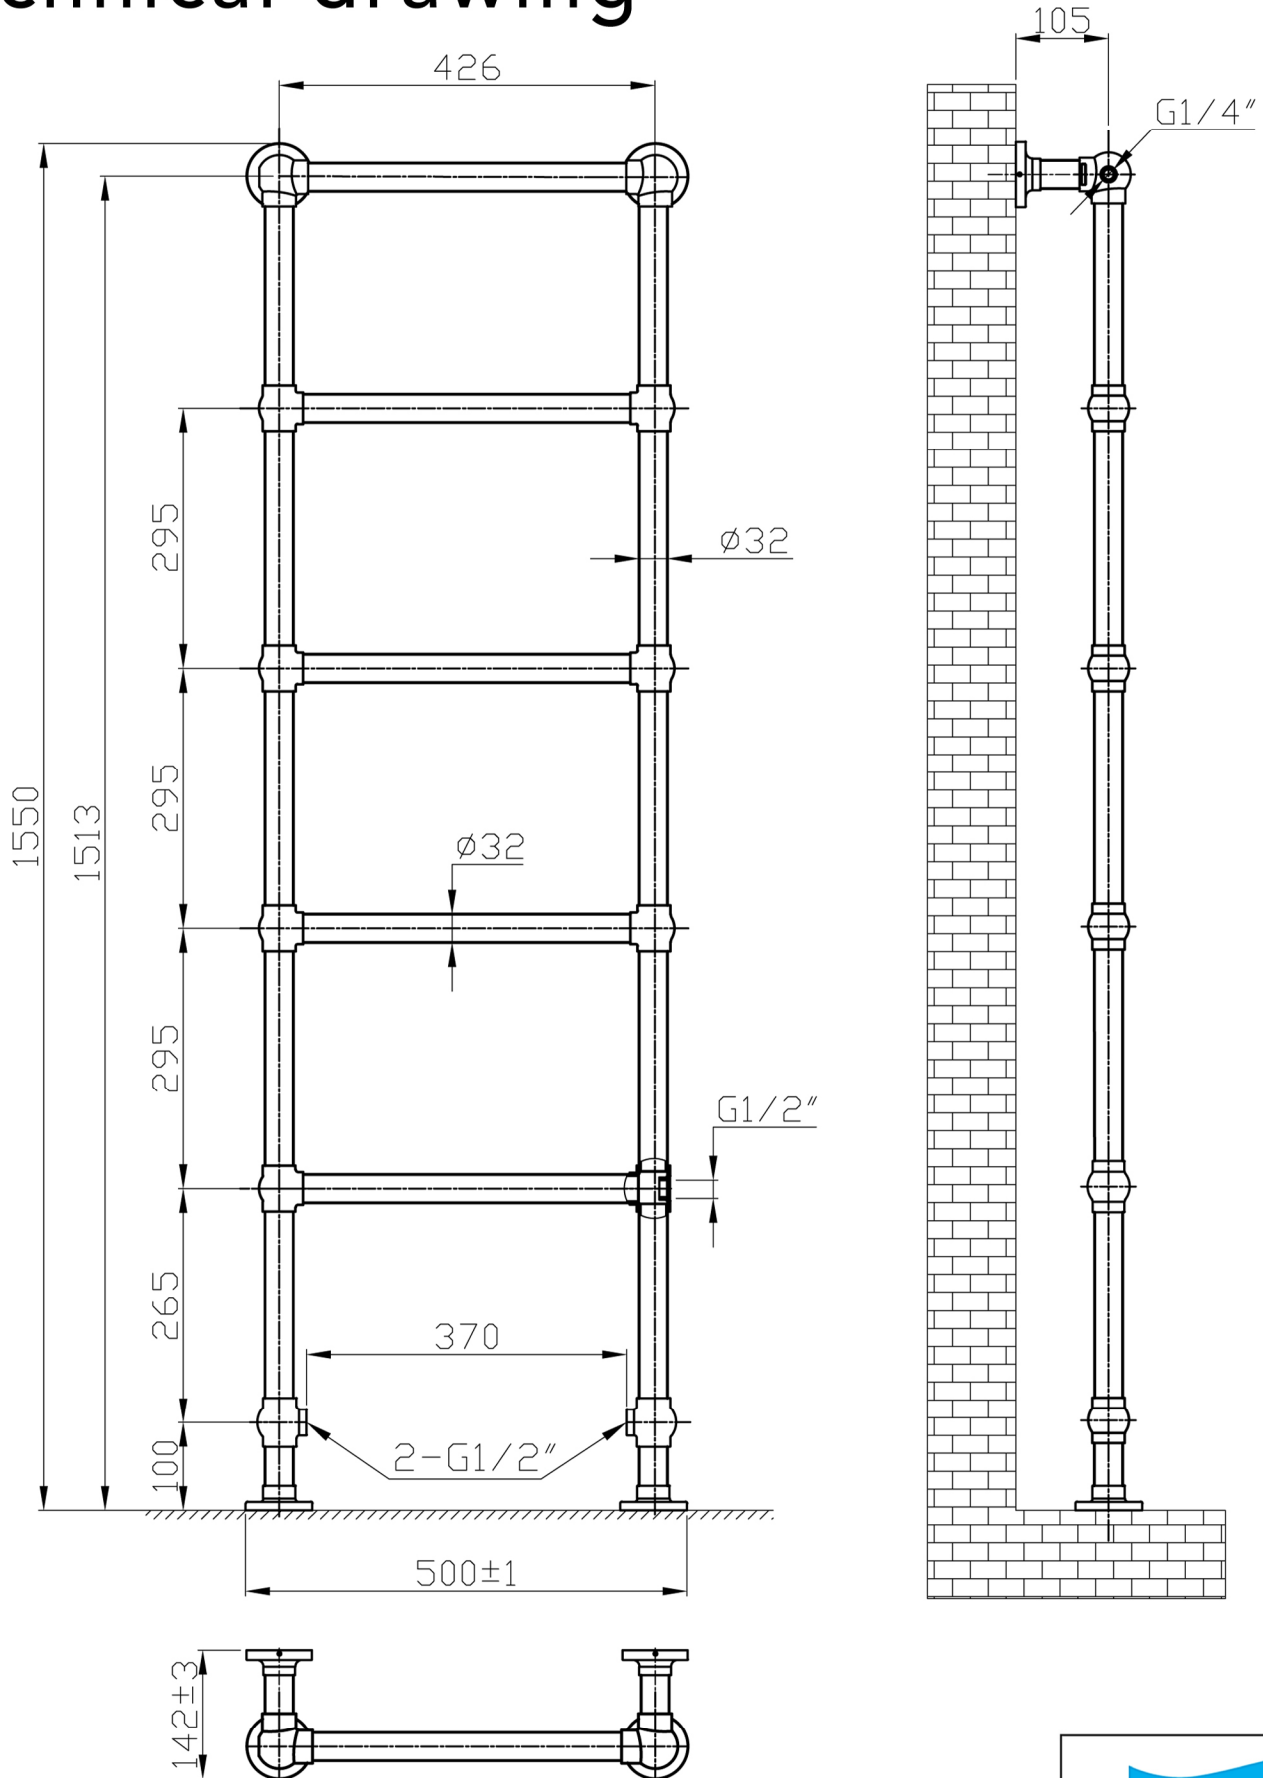

# 41.1016 Windrush technical drawing

Unit: mm

Tappings : 370mm.  
Tappings from wall : 105mm.  
Distance from wall : 142mm.

**This product should be fitted by a fully qualified installer.**

Eastbrook Road, Gloucester GL4 3DB  
 Technical Helpline : 01452 317890  
 Mon - Fri / 8am - 5pm  
 Email : technical@eastbrookco.com