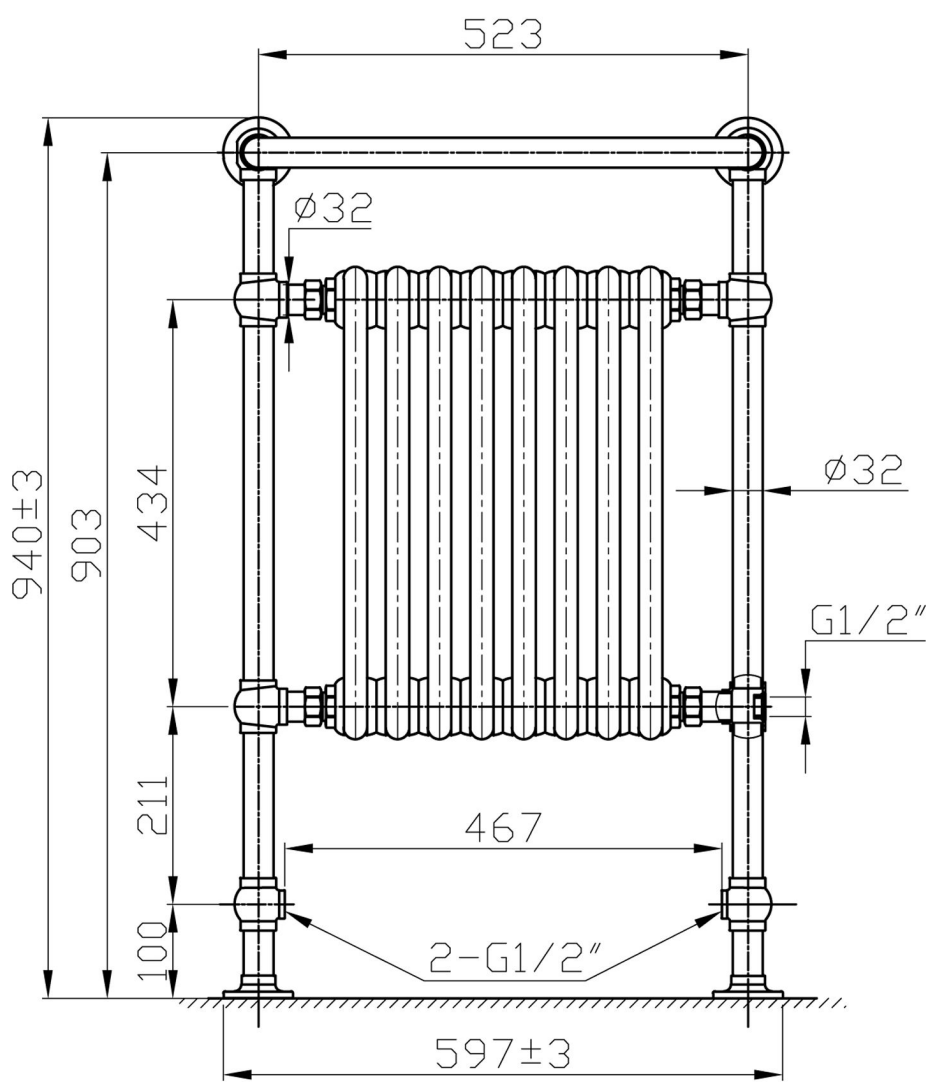

# Isbourne 940 x 600mm. Technical Drawing

Unit: mm

Tappings : 467mm.  
Tappings from wall : 121mm.  
Distance from wall : 260mm.

**This product should be fitted by a fully qualified installer.**

**Eastbrook**   
Eastbrook Road, Gloucester GL4 3DB  
Technical Helpline : 01452 317890  
Mon - Fri / 8am - 5pm  
Email : [technical@eastbrookco.com](mailto:technical@eastbrookco.com)