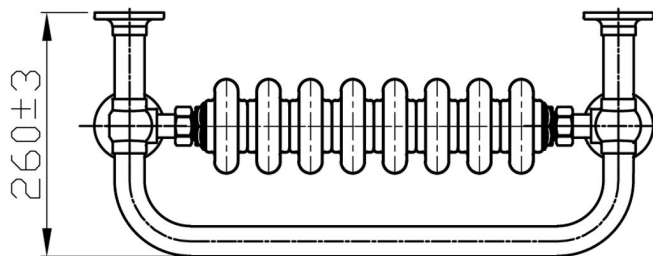

# Isbourne 940 x 600mm. Technical Drawing

Unit: mm

Tappings : 467mm.  
Tappings from wall : 121mm.  
Distance from wall : 260mm.

**This product should be fitted by a fully qualified installer.**

**Eastbrook**   
Eastbrook Road, Gloucester GL4 3DB  
Technical Helpline : 01452 317890  
Mon - Fri / 8am - 5pm  
Email : [technical@eastbrookco.com](mailto:technical@eastbrookco.com)