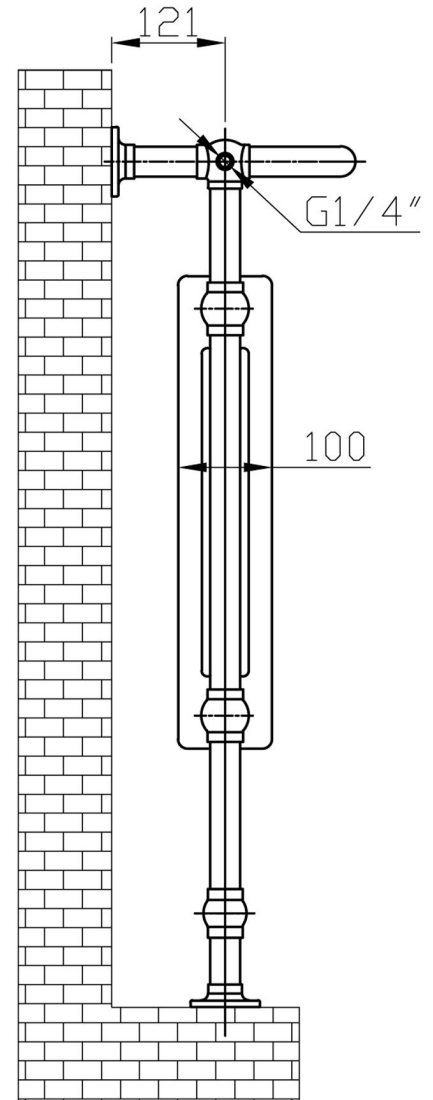

# Isbourne 940 x 600mm. Technical Drawing

Unit: mm

Tappings : 467mm.  
Tappings from wall : 121mm.  
Distance from wall : 260mm.

**This product should be fitted by a fully qualified installer.**

**Eastbrook**   
Eastbrook Road, Gloucester GL4 3DB  
Technical Helpline : 01452 317890  
Mon - Fri / 8am - 5pm  
Email : [technical@eastbrookco.com](mailto:technical@eastbrookco.com)