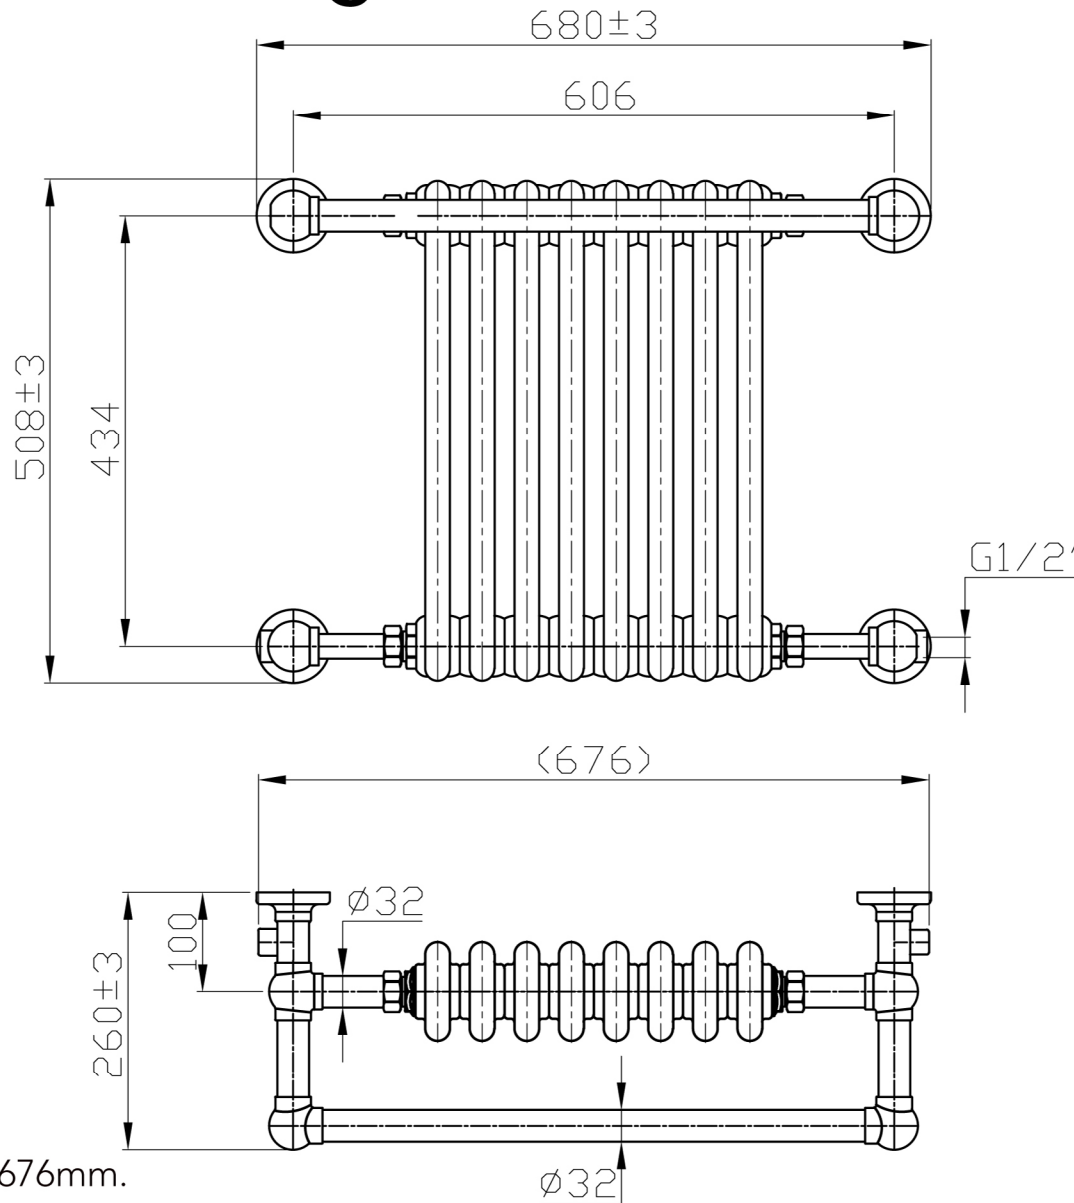

Unit: mm

41.1002 Coln technical drawing

Tappings : 676mm.
Tappings from wall : 50mm.
Distance from wall : 260mm.

This product should be fitted by a fully qualified installer.

Eastbrook Road, Gloucester GL4 3DB
Technical Helpline : 01452 317890
Mon - Fri / 8am - 5pm
Email : technical@eastbrookco.com