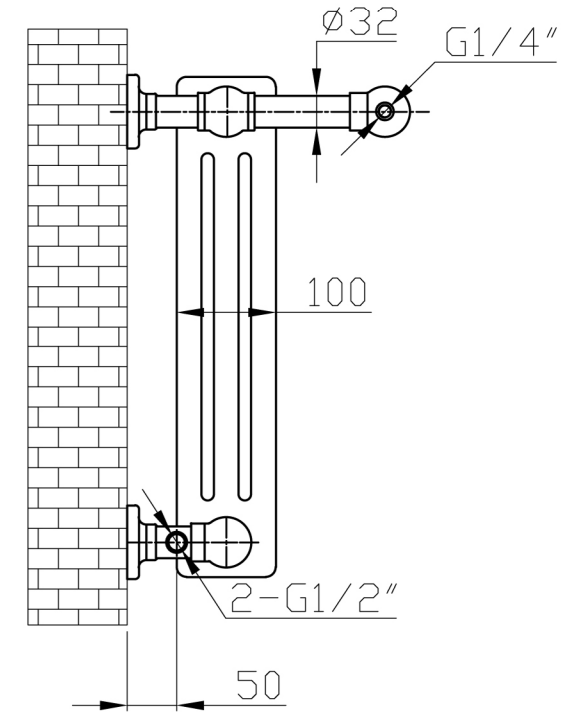

Unit: mm

41.1002 Coln technical drawing

Tappings : 676mm.
Tappings from wall : 50mm.
Distance from wall : 260mm.

This product should be fitted by a fully qualified installer.

Eastbrook Road, Gloucester GL4 3DB
Technical Helpline : 01452 317890
Mon - Fri / 8am - 5pm
Email : technical@eastbrookco.com